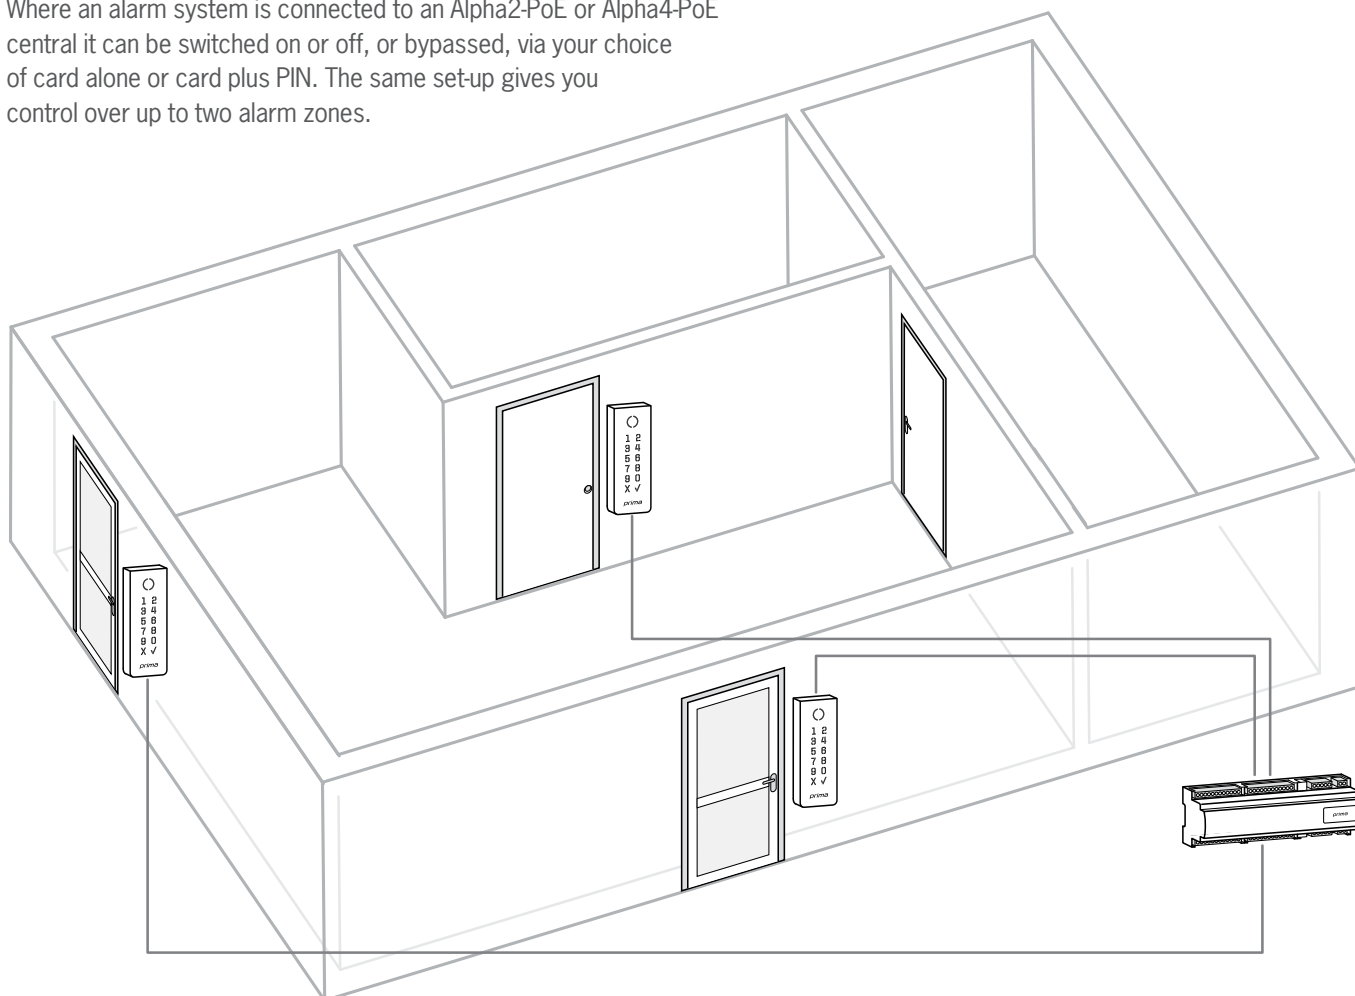

- NovaSimpli perfect for homes and small businesses
- NovaSimpli monitor via your laptop or web browser
- NovaSimpli upgrade by adding more elements